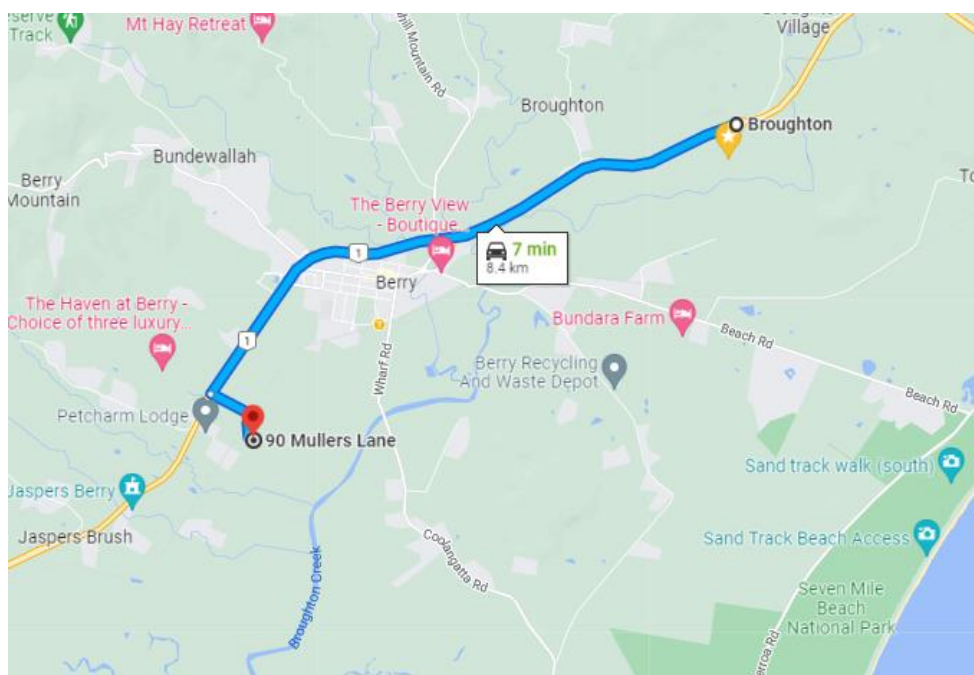

Illawarra Equine Centre - Clinic Directions from the North

Clinic Address: 90C Mullers Lane, Berry NSW 2535

Directions from the North:

- Heading south on the Princes Highway A1, drive through the Kiama bends
- Continue on A1 passing the exits to both Gerringong and Berry.
- After passing the second exit to Berry, proceed on the A1 for 2km
- Turn left down **Mullers Lane** and proceed for 1km
- At the end of Mullers Lane, cross over the railway line and turn right at the T junction.
- 50m after the T junction turn left into the first entrance with iron gates and two brick columns
- After the entrance, pass the shed on your left and turn left, through the gates and in front of the office building with disabled ramp in front.
- Drive straight in and park around the far side of the office. This will enable you to reverse and pull out forwards at the end of your appointment.
DO NOT UNLOAD YOUR HORSE UNTIL THE GATE IS CLOSED.

Leaving the property heading North:

- Exit the property and proceed on Mullers Lane to the Princes Highway
- Turn **left** onto Princes Hwy/A1 and make your way into the right hand lane.
- Take the **first right** into Croziers Road.
- Proceed up Croziers Road for 300m where there is a large turning circle.
- Make a U turn and return to the Princes Highway, turn left to proceed north.

If you need any further assistance finding the clinic, please phone the office on
02 4448 6488